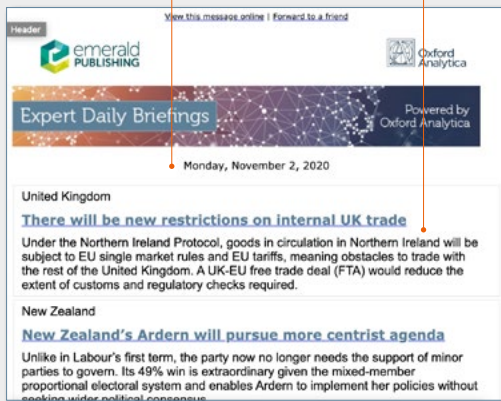

Direct link to browse all Expert Briefings on Emerald Insight.

Complete this short survey to tell us what you think about Expert Daily Briefings.