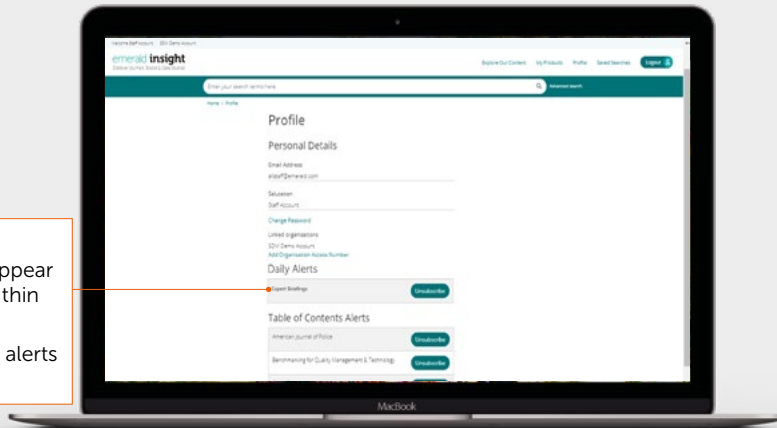

Added to your profile area

You will now see *Expert Daily Briefings* appear in your list of alerts within your profile area. You can unsubscribe to alerts from here.

Expert Daily Briefings email alerts delivered to you

Keep track of your daily alerts.

View a short introduction to the briefing, then click the link to read it in full on Emerald Insight.

Contact the Customer Support team for help and advice: support@emerald.com